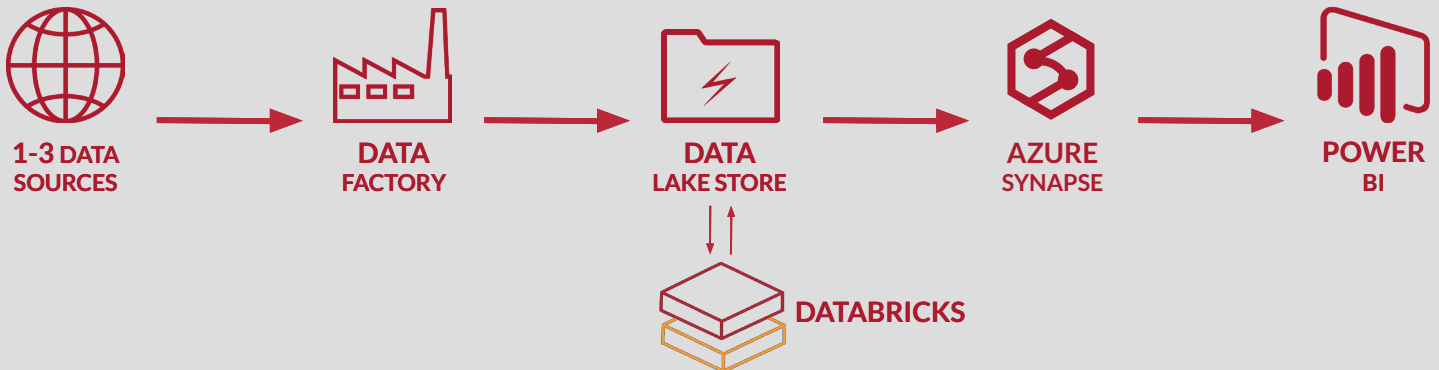

HEROPATH MVP DATA PLATFORM

DRIVEN BY DATA

WHAT IS THE VALUE?

HeroPath is a scalable and flexible end-to-end modern data platform, hosted on the Microsoft Azure cloud. Fueled by best-in-class components, our solution **Ingests** the right data, **Transforms** it into meaningful insights, and **Engages** you through interactive visualizations.

HOW DOES IT WORK?

Our data experts will build you an MVP data platform in a single environment, using **1-3 carefully selected data sources**. Our pipeline ensures that you **get production-grade analytics, fast**. We leverage Simple SQL Database for storage and curation, Databricks for compute-intensive workloads and auto-scalability, and visualization tools such as PowerBI or Tableau to make your insights interactive and accessible.

DELIVERABLES

1. **Data pipelines** that are cloud-based and automated;
2. **Documentation** for Environment Set Up;
3. **Presentation and knowledge transfer session** (2 hours)

Our accelerated infrastructure can be stood up in just weeks, giving you what you need today and ensuring you can adapt for tomorrow.

TAKE YOUR BUSINESS TO THE NEXT LEVEL

Start your
HeroPath Journey Today!

PRICE
$75 - $150K

DURATION
7 WEEKS